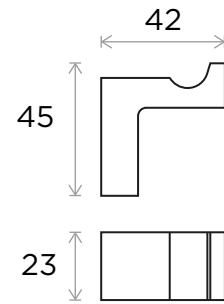

COLLECTION

PRODUCT

SIZES

DESCRIPTION

Bathroom / Curve

Towel Rail

(all measurements in mm)

(PC) POLISHED CHROME  
(BN) BRUSHED NICKEL

COLLECTION

PRODUCT

SIZES

DESCRIPTION

Bathroom / Curve

Single Towel Rail

(all measurements in mm)

(PC) POLISHED CHROME  
(BN) BRUSHED NICKEL

COLLECTION

PRODUCT

SIZES

DESCRIPTION

Bathroom / Curve

Hook

(all measurements in mm)

(PC) POLISHED CHROME  
(BN) BRUSHED NICKEL

COLLECTION

PRODUCT

SIZES

DESCRIPTION

Bathroom / Curve

Roll Holder

(all measurements in mm)

(PC) POLISHED CHROME  
(BN) BRUSHED NICKEL