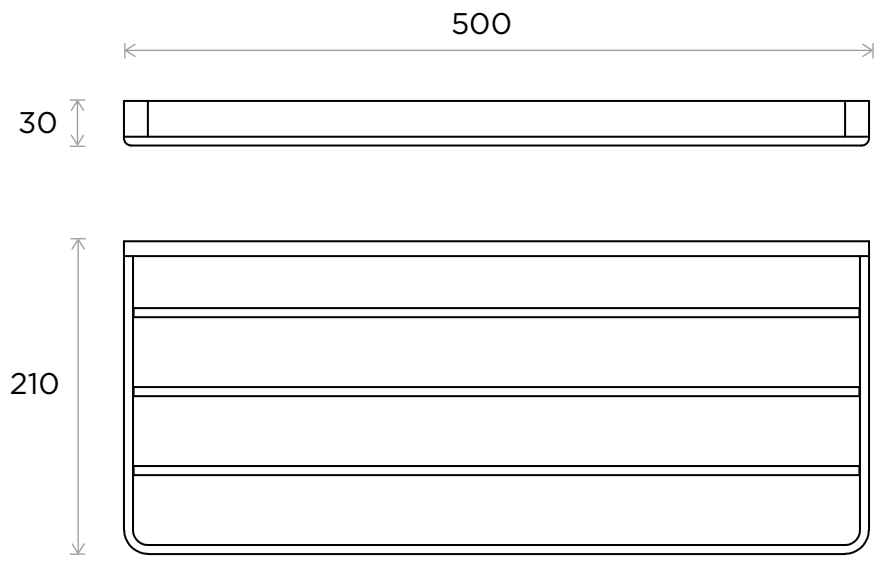

COLLECTION

PRODUCT

SIZES

DESCRIPTION

Bathroom / Curve

Roll Holder

(all measurements in mm)

(PC) POLISHED CHROME  
(BN) BRUSHED NICKEL

COLLECTION

PRODUCT

SIZES

DESCRIPTION

Bathroom / Curve

Towel Shelf

(all measurements in mm)

(PC) POLISHED CHROME  
(BN) BRUSHED NICKEL