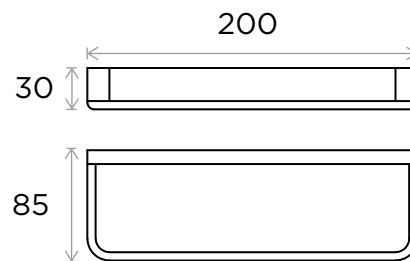

COLLECTION

PRODUCT

SIZES

DESCRIPTION

Bathroom / Curve

Towel Rail

(all measurements in mm)

(PC) POLISHED CHROME  
(BN) BRUSHED NICKEL

COLLECTION

PRODUCT

SIZES

DESCRIPTION

Bathroom / Curve

Single Towel Rail

(all measurements in mm)

(PC) POLISHED CHROME  
(BN) BRUSHED NICKEL

COLLECTION

PRODUCT

SIZES

DESCRIPTION

Bathroom / Curve

Hook

(all measurements in mm)

(PC) POLISHED CHROME  
(BN) BRUSHED NICKEL

COLLECTION

PRODUCT

SIZES

DESCRIPTION

Bathroom / Curve

Towel Shelf

(all measurements in mm)

(PC) POLISHED CHROME  
(BN) BRUSHED NICKEL