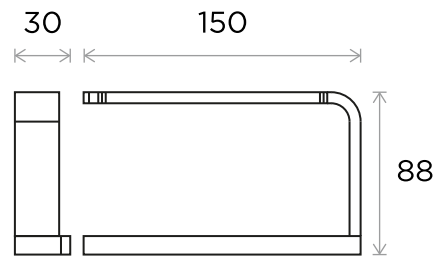

COLLECTION

PRODUCT

SIZES

DESCRIPTION

Bathroom / Curve

Hook

(all measurements in mm)

(PC) POLISHED CHROME  
(BN) BRUSHED NICKEL

COLLECTION

PRODUCT

SIZES

DESCRIPTION

Bathroom / Curve

Roll Holder

(all measurements in mm)

(PC) POLISHED CHROME  
(BN) BRUSHED NICKEL

COLLECTION

PRODUCT

SIZES

DESCRIPTION

Bathroom / Curve

Towel Shelf

(all measurements in mm)

(PC) POLISHED CHROME  
(BN) BRUSHED NICKEL